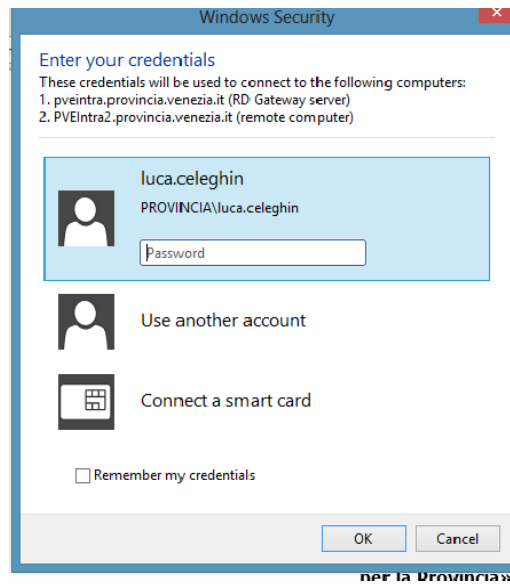

This RemoteApp program could harm your local or remote computer. Do not connect to run this program unless you know where this program came from or have used it before.

Unknown publisher

Publisher: Unknown publisher
Type: RemoteApp program
Path: IntranetCMVE_New http://intranet
Name: IntranetCMVE_New
Remote computer: CMVEintra2.cittametropolitana.ve.it
Gateway server: cmveintra.cittametropolitana.ve.it

1

2

Don't ask me again for connections to this computer

Details Connect Cancel

Digitare Username e password nel formato: provincia\nome.cognome e quindi digitare la password di accesso alla rete della Città metropolitana di Venezia: